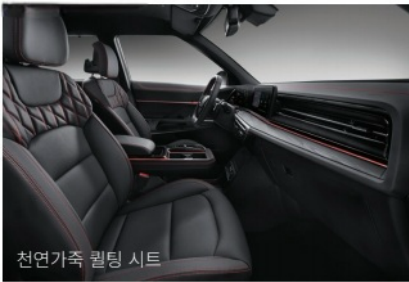

천연가죽 + 스웨이드 퀼팅 시트

2025 MODEL

COLORS

3 INTERIOR COLORS

BLACK INTERIOR

천연가죽 퀼팅 시트